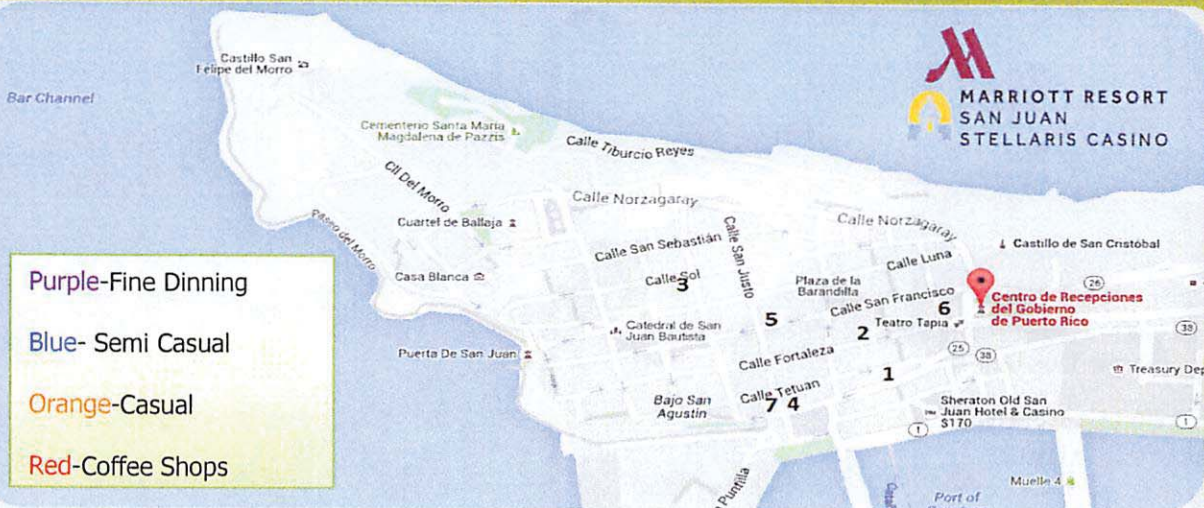

San Juan
Condado
Luzon

Black- Hotel Restaurants
 Purple- Fine Dining
 Blue-Semi Casual
 Orange- Casual

Walking Distance Restaurants

Restaurants	Category	Lunch/Dinner	Distance	Prices
1. La Vista Latin Grill	International Grill	Breakfast/Dinner	Ground Floor	\$\$\$
2. Wan Chai Noodle Bar	Asian Cuisine	Dinner	Lobby Casino	\$\$
3. Pikayo	Creative Puerto Rican	Dinner	20 minutes	\$\$-\$\$\$
4. 1919	Contemporary	Dinner	12 minutes	\$\$-\$\$\$
5. Perla	Caribbean (Ocean Front)	Dinner	5 minutes	\$\$-\$\$\$
6. Budatai	Asian Fusion	Lunch/Dinner	6 minutes	\$\$\$
7. Oceano	Creative Caribbean (Ocean Front)	Lunch/Dinner	5 minutes	\$\$\$
8. Bar Gitano	Spanish Tapas and Bar	Dinner	5 minutes	\$\$\$
9. Cocina Abierta	International	Dinner	2 minutes	\$\$\$
10. Di Parma	Italian Cuisine	Dinner	6 minutes	\$\$\$
11. Carpaccio	Italian Cuisine	Dinner	7 minutes	\$\$\$

Old San Juan Restaurants

Restaurants	Category	Lunch/Dinner	Distance from Plaza Colón	Price
1. Al Dente	Italian	Dinner	4 minutes	\$\$\$-\$\$\$
2. Trois Cent Onze	French	Dinner	5 minutes	\$\$\$
3. St. Germain	Organic	Dinner	10 minutes	\$\$
4. Triana	Spanish-Puerto Rican	Lunch/Dinner	8 minutes	\$\$
5. Casa Cortés	Choco Bar	Breakfast/Brunch	6 minutes	\$\$
6. Café Puerto Rico	Puerto Rican	Lunch/Dinner	2 minutes	\$\$
7. Carli's Café	International	Dinner	10 minutes	\$\$\$-\$\$\$

Coffee Shops

Coffee Shops	Hours	Distance from Plaza Colon
Cuatro Sombras	Mon – Fri 8am-7pm Sat – Sun 8am – 8pm	Recinto Sur Street
Café Colao'	Mon -Fri 6am-6pm Sat– Sun 9am-7pm	Pier 2 Old San Juan
Caficultura	Mon-Thu 8am-5pm Fri 8am-Midnight Sat-Sun 8am-8pm	San Francisco Street
Don Ruiz	Tues-Thur 9am-4:30pm Fri 9am-7pm Sat 8am-7pm Sunday 11am-5pm	Cuartel Ballajá
Café Finca	Tue-Fri-8am-4:30pm Sat 9am-5pm Sun 10am-5pm	150 San Justo Street